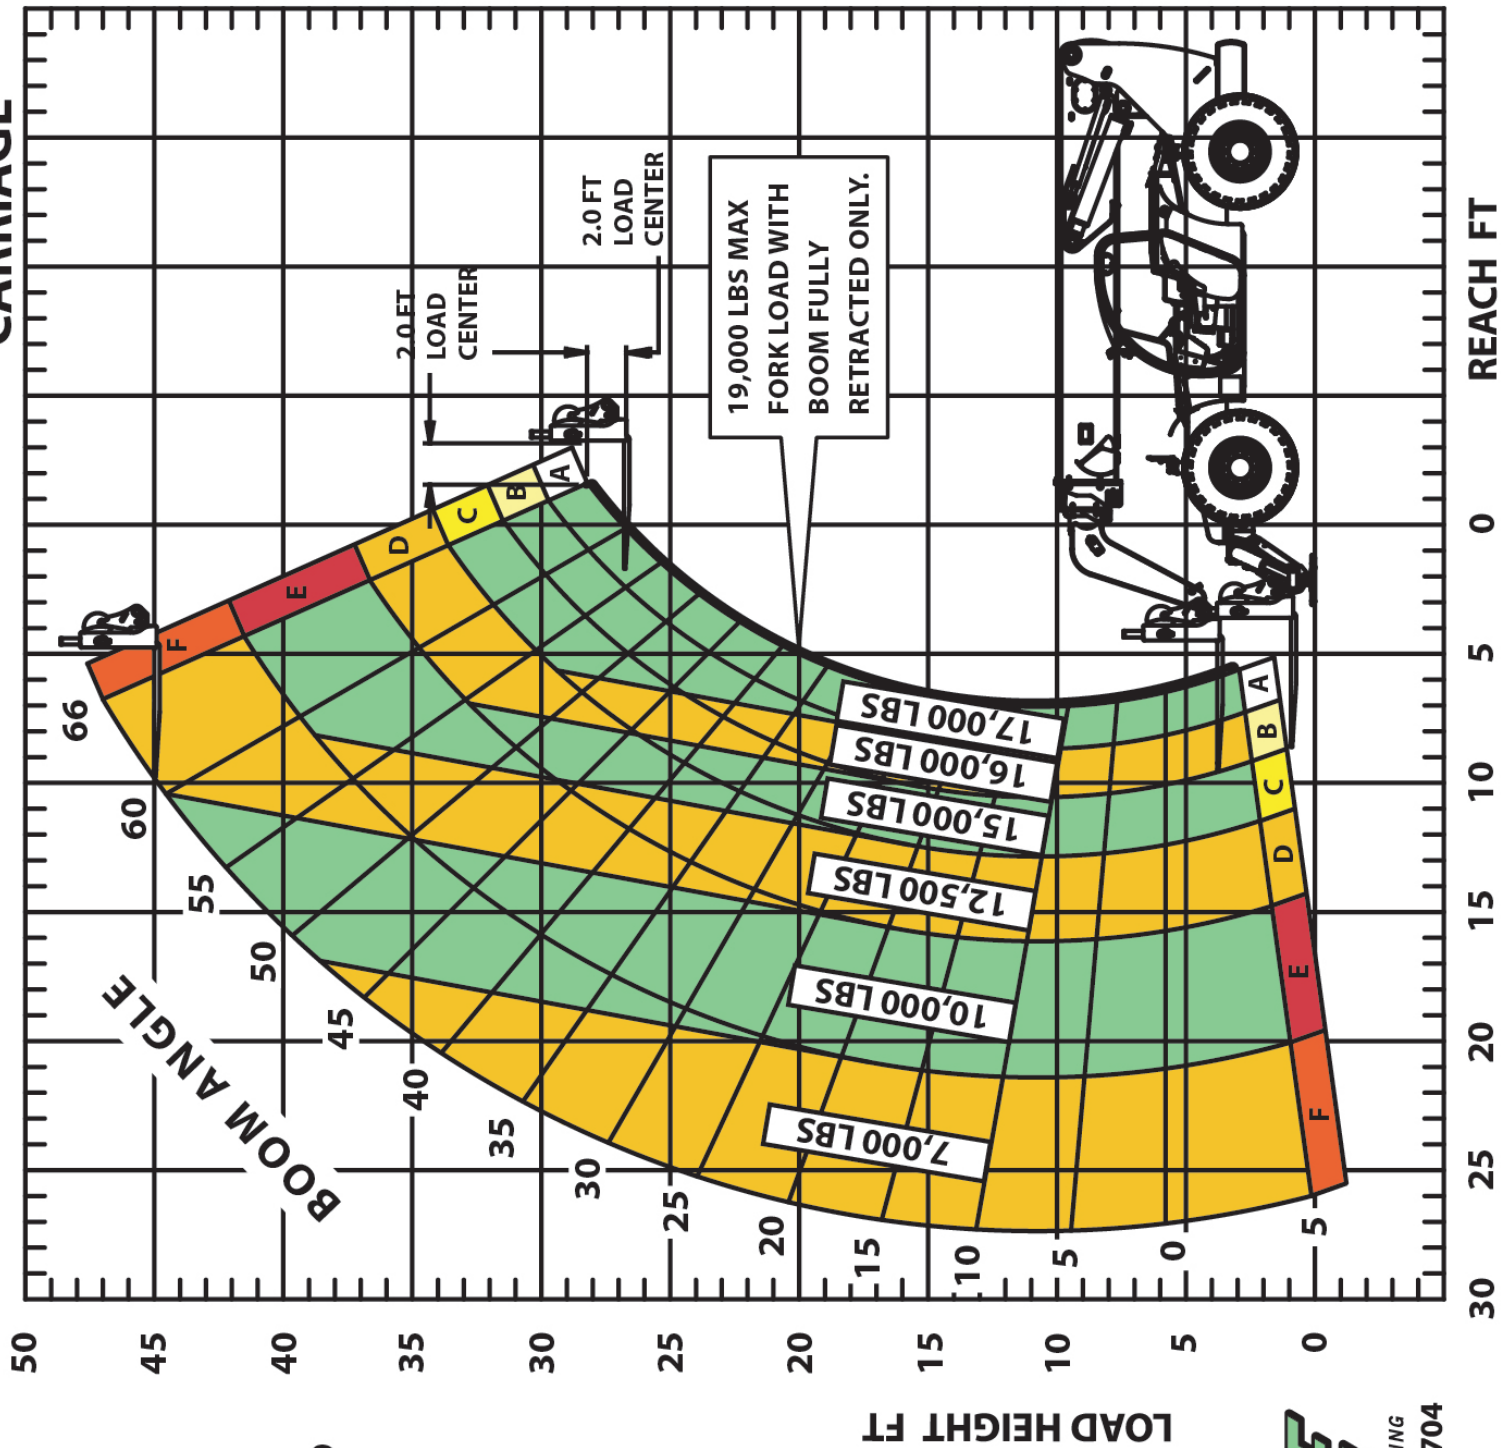

XR2045 LOAD CHART OUTRIGGERS DOWN - FORK POSITIONING CARRIAGE

LOAD RATINGS SHOWN ARE FOR VEHICLES EQUIPPED WITH FOAM FILLED TIRES ONLY.

10,000 LBS AT 24 IN MIN CAPACITY FORK (20,000 LBS PAIR).

702-636-2969 • 800-497-1704

P/N 17231-000