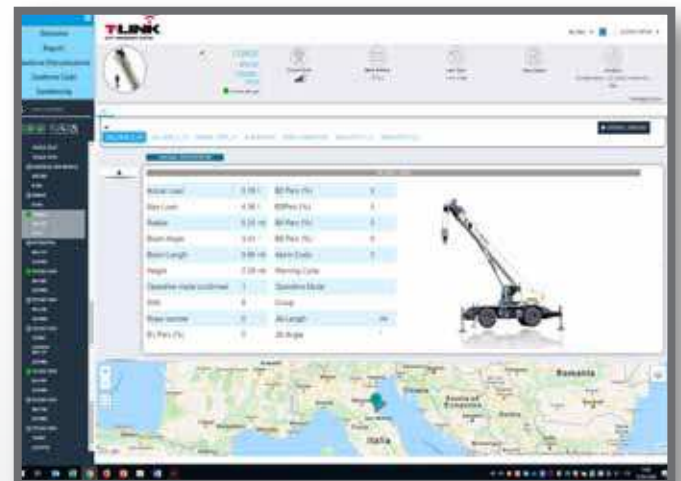

## TELEMATICS PLATFORM FOR ROUGH TERRAIN CRANES

The optional T-Link Telematics Platform allows remote access of crane fleet operating data anytime, anywhere via the internet from your computer, smartphone or tablet.

Remote monitoring delivers critical vehicle operating data and statistics. Routine maintenance can be scheduled more efficiently and unexpected issues are quickly addressed.

▶ **Fleet control**

Using the **Geofence** function, each crane's position is monitored, and the owner is notified in the event the crane leaves its set boundary.

▶ **Improved machine management, statistics and real-time data**

A wide range of **real-time operating data** and **fault-codes** are reported to assess fleet performance. The machine's **Data logger** section collects detailed machine information, such as working hours, load lifting statistics, alarm history, etc.