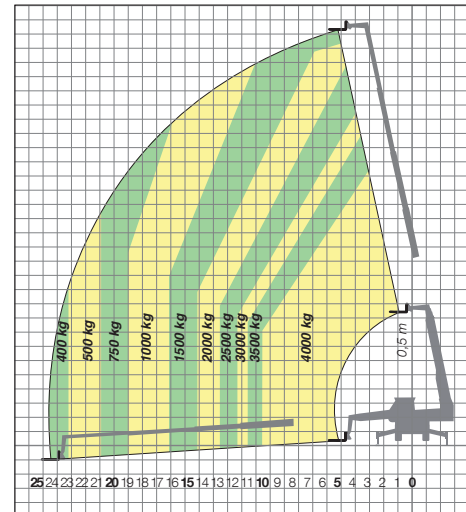

ROTO 40.30 MCSS
FORKS ON STABILISERS ON 360°