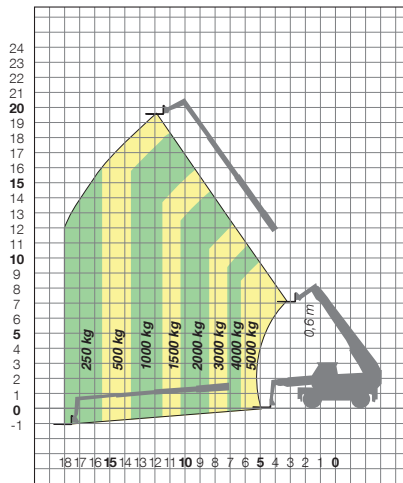

ROTO 60.24 MCSS
FORKS ON FRONT TYRES